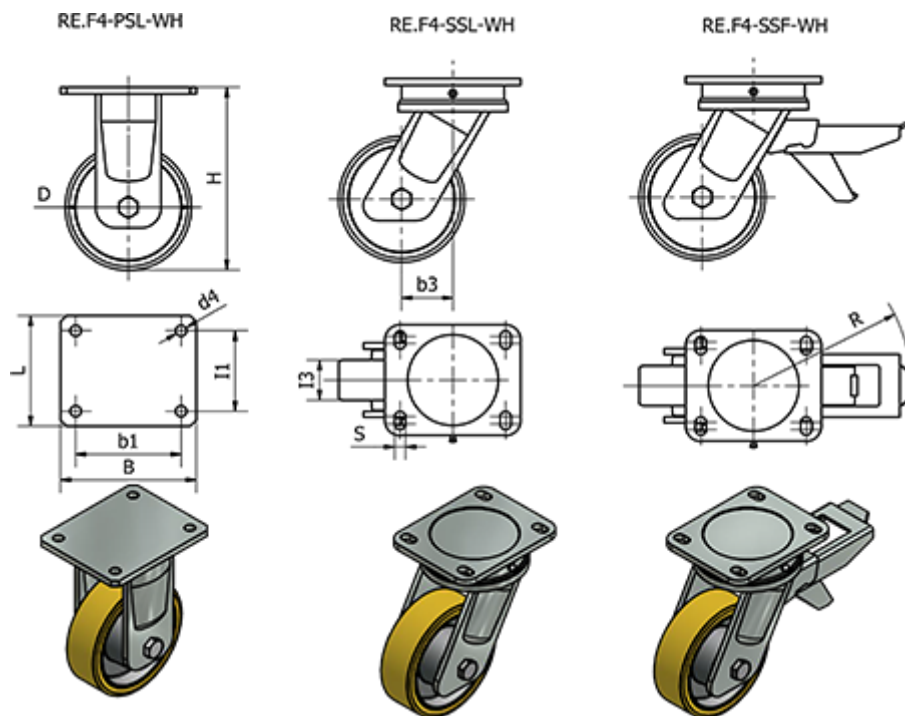

Article number: 2314451446

Description: E+G Cast iron wheel 451446
RE.F4-125-SSF-WH - Turning plate w/brake

Measures

B	= 135	I1	= 80
b1	= 105	I3	= 50
b3	= 51	L	= 110
Code	= 451446	R	= 157
D	= 125	Rolling resistance (N)	= 2700
d4	= -	s	= 11
Dynamic carrying capacity (N)	= 5500	Type	= RE.F4-125-SSF-WH
H	= 182	Weight (g)	= 4880